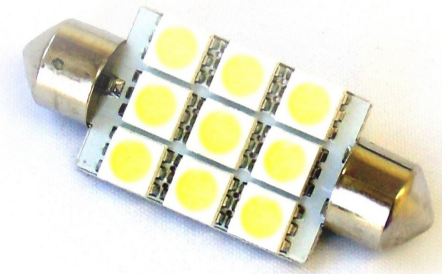

Lumens

Beam Pattern

Product Information

Step it up and replace your stock bulbs with our professional grade 5050 LED replacement bulbs for brighter, crisper illumination Race Sport Lighting's LED Replacement Bulbs are available in a variety of bases and colors for virtually any application, and are the perfect solution to upgrade your interior or exterior automotive lighting • 1 Year Warranty